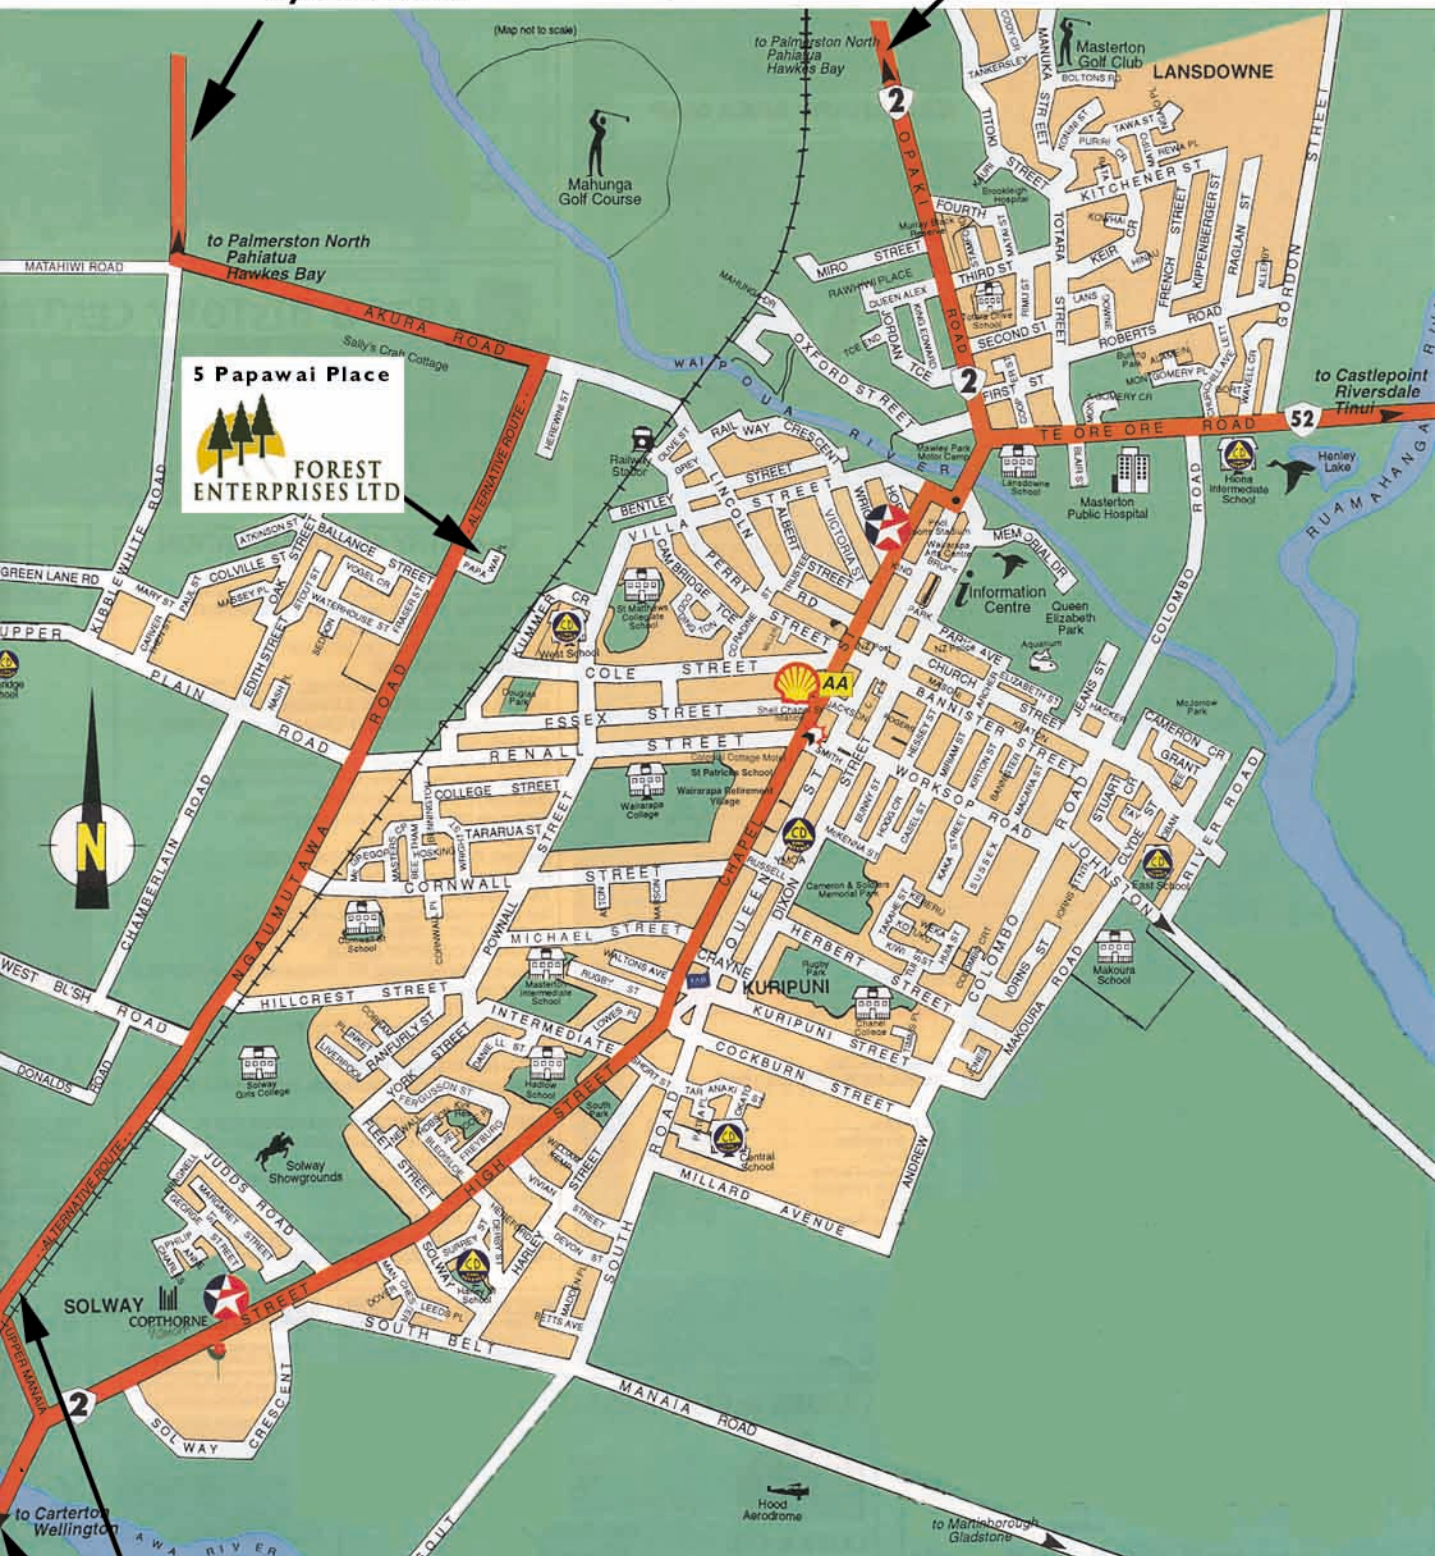

Finding Forest Enterprises

By Pass Road

Main Road North to Pahiataua

5 Papawai Place

FOREST ENTERPRISES LTD

By Pass Road

Main Road South to Wellington